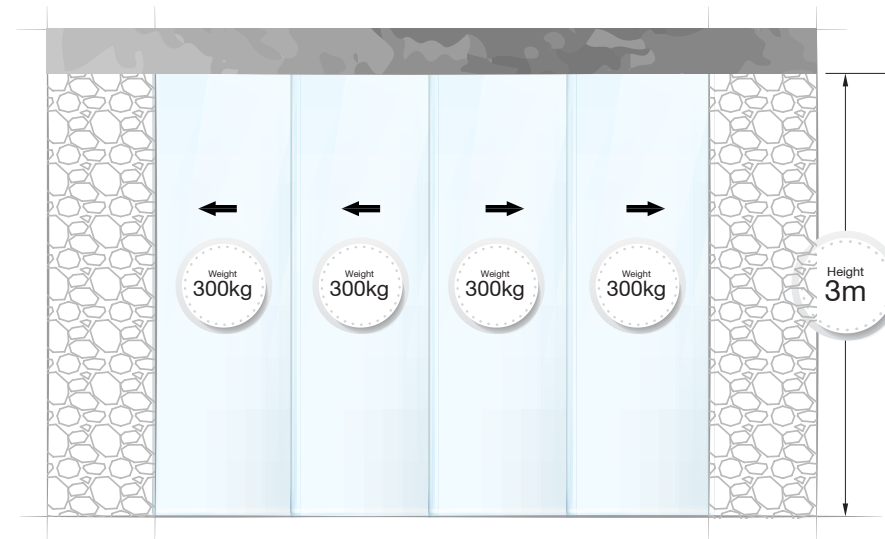

Pullman King Power Hotel

System: Main Entrance Automatic Sliding Door System - Weight: 450 kg/leaf - Door Size W: 2.0 x H: 4.6 meter/leaf - 19 mm Tempered Glass

Product: Tormax iMotion 2401

Modena by Fraser Hotel, Buriram

System: Heavy Duty Telescopic Automatic Double Sliding Door System - Weight: 300 kg/panel - Door Size W: 1.6 x H: 3.0 meter/panel

Product: Tormax iMotion 2401

The Bangkok Thonglor

System: 6.0 Meter Automatic Single Sliding Door System - Weight: 300 kg - Door Size W: 1.2 x H: 6.0 meter