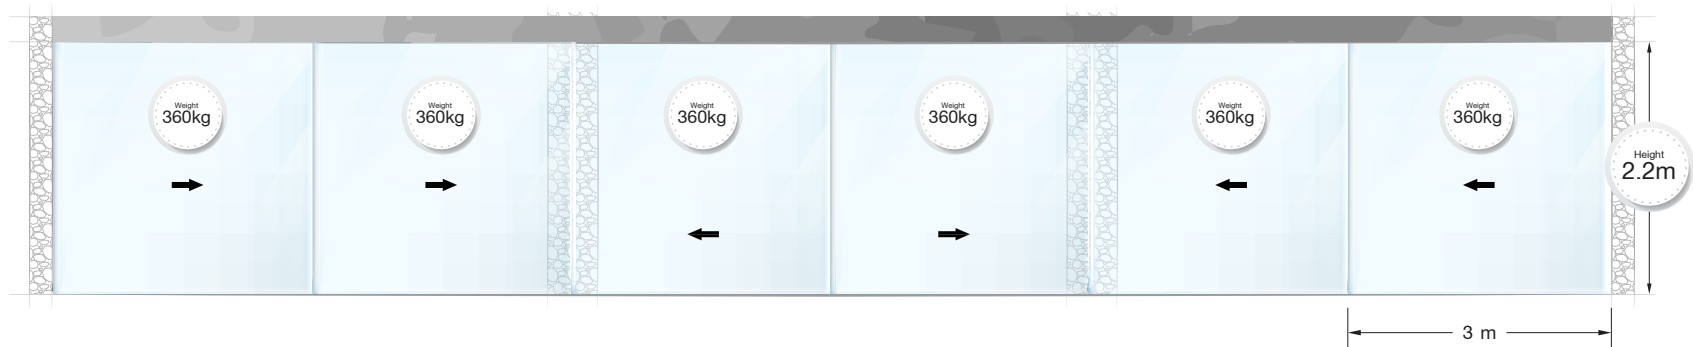

Product: Tormax iMotion 2401

Residential, Bangkok

System: Telescopic Double Sliding Door System - Weight: 180 kg/panel - Door Size: W: 1.25 x H: 3.0 meter/panel

Product: Tormax iMotion 2401 Telescopic System

Residential House

System: Automatic Overlapping Telescopic Sliding Garage Door System - Weight: 360 kg/panel - Door Size: W: 3.0 x H: 2.2 meter/panel

Product: Tormax iMotion 2401

The Icon Siam Superlux Residence

System: Automatic Curved Auto Parking Double Sliding Door System - Weight: 200 kg/panel - Door Size: W: 1.3 m x H 3.0 meter/panel

Product: Tormax iMOTION Curved Sliding Door System