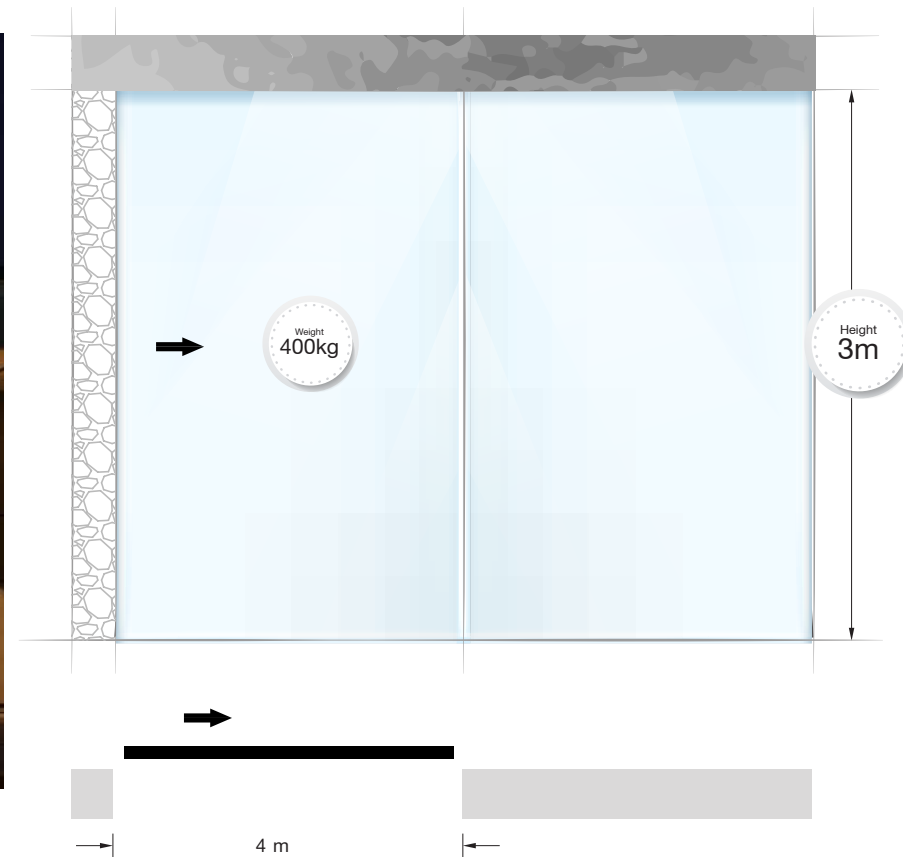

Product: Tormax iMotion 2401 IP65 In-floor Drive System

One Bangkok

The Prelude: Sales Gallery

System: Heavy Duty Single Sliding Door - Weight: 400 kg/leaf - Door Size W: 4 meter x H: 3.0 meter/leaf

Product: Tormax iMotion 2401

Pullman King Power Hotel

System: Main Entrance Automatic Sliding Door System - Weight: 450 kg/leaf - Door Size W: 2.0 x H: 4.6 meter/leaf - 19 mm Tempered Glass

Product: Tormax iMotion 2401

Modena by Fraser Hotel, Buriram

System: Heavy Duty Telescopic Automatic Double Sliding Door System - Weight: 300 kg/panel - Door Size W: 1.6 x H: 3.0 meter/panel

Product: Tormax iMotion 2401

The Bangkok Thonglor

System: 6.0 Meter Automatic Single Sliding Door System - Weight: 300 kg - Door Size W: 1.2 x H: 6.0 meter

System: Automatic Curved Auto Parking Double Sliding Door System - Weight: 200 kg/panel - Door Size: W: 1.3 m x H 3.0 meter/panel

Product: Tormax iMOTION Curved Sliding Door System