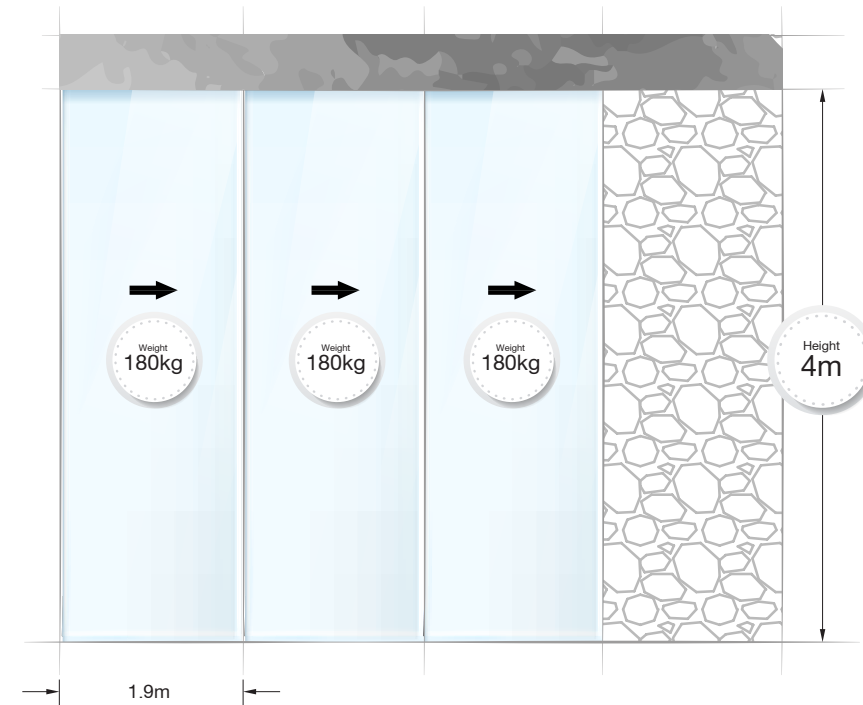

Nikanti Golf Club

System: Telescopic Automated Wooden Panels - Weight: 180 kg/panel - Door Size W: 1.8 x H: 4.0 meter/panel

Product: Tormax iMotion 2401

King Power Mahanakorn Tower

System: In-floor IP65 Main Entrance Automatic Sliding Door System - Weight: 500 kg/leaf - Door Size W: 4.5 x H: 4.0 meter/leaf