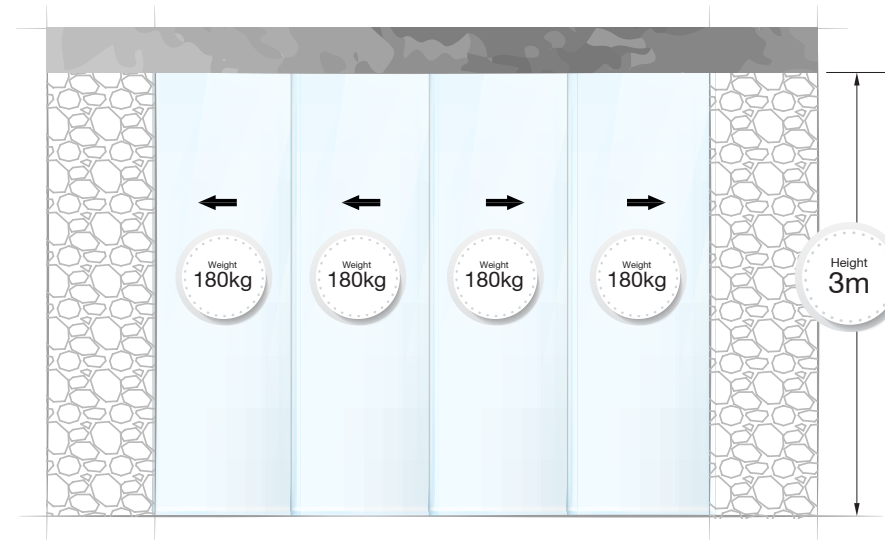

System: Heavy Duty Telescopic Automatic Double Sliding Door System - Weight: 300 kg/panel - Door Size W: 1.6 x H: 3.0 meter/panel

Product: Tormax iMotion 2401

The Bangkok Thonglor

System: 6.0 Meter Automatic Single Sliding Door System - Weight: 300 kg - Door Size W: 1.2 x H: 6.0 meter

Product: Tormax iMotion 2401

Residential, Bangkok

System: Telescopic Double Sliding Door System - Weight: 180 kg/panel - Door Size: W: 1.25 x H: 3.0 meter/panel

Product: Tormax iMotion 2401 Telescopic System

Residential House

System: Automatic Overlapping Telescopic Sliding Garage Door System - Weight: 360 kg/panel - Door Size: W: 3.0 x H: 2.2 meter/panel

Product: Tormax iMotion 2401

The Icon Siam Superlux Residence