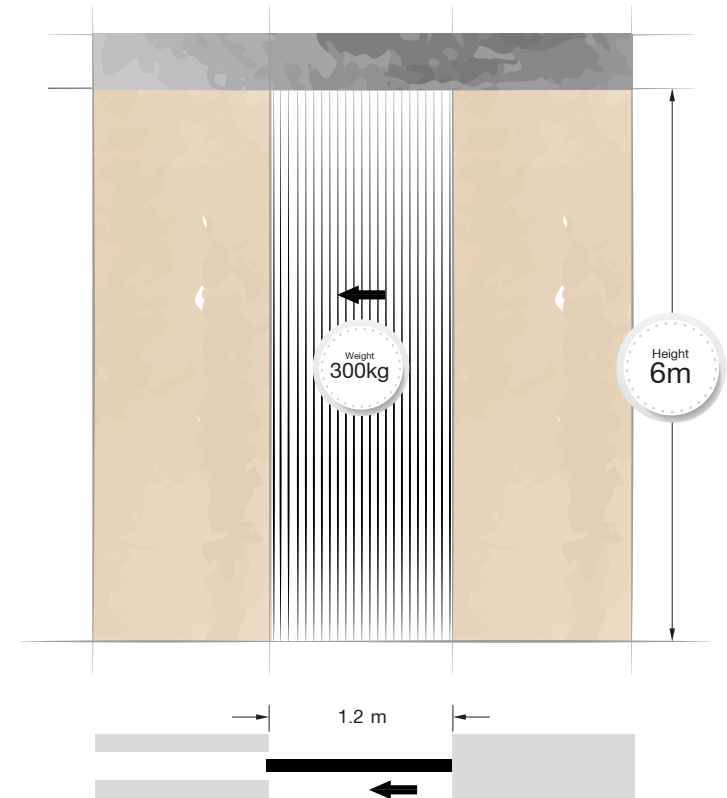

System: Heavy Duty Telescopic Automatic Double Sliding Door System - Weight: 300 kg/panel - Door Size W: 1.6 x H: 3.0 meter/panel

Product: Tormax iMotion 2401

The Bangkok Thonglor

System: 6.0 Meter Automatic Single Sliding Door System - Weight: 300 kg - Door Size W: 1.2 x H: 6.0 meter

Product: Tormax iMotion 2401

Residential, Bangkok

System: Telescopic Double Sliding Door System - Weight: 180 kg/panel - Door Size: W: 1.25 x H: 3.0 meter/panel

Product: Tormax iMotion 2401 Telescopic System

Residential House

System: Automatic Overlapping Telescopic Sliding Garage Door System - Weight: 360 kg/panel - Door Size: W: 3.0 x H: 2.2 meter/panel

Product: Tormax iMotion 2401

The Icon Siam Superlux Residence

System: Automatic Curved Auto Parking Double Sliding Door System - Weight: 200 kg/panel - Door Size: W: 1.3 m x H 3.0 meter/panel

Product: Tormax iMOTION Curved Sliding Door System