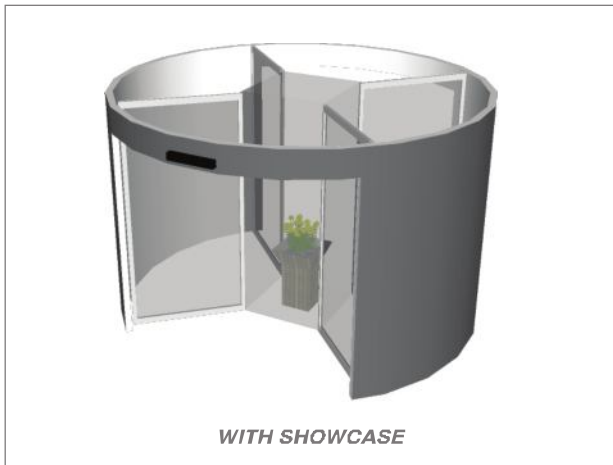

การใช้งานและประโยชน์

- ป้องกันกระแสลม สิ่งสกปรกหรือฝุ่นจากการเข้าอาคาร
- เป็นทางเข้าอาคารสำหรับทางเดิน
- เสียเสียงเบา
- ประหยัดพลังงานได้สูงสุด

Uses and benefits

- prevents drafts, dirt and dust from entering
- provides unimpeded access for pedestrians
- low noise
- optimal energy savings

ตัวเลือก

- การติดตั้งประตูหมุนแบบ 2 บานเข้ากับประตูบานเลื่อนอัตโนมัติ
- ใช้เป็นประตูทางออกฉุกเฉินกับประตูหมุนเข้าด้วยกัน
- ประตูหมุนแบบโซว์สีนค่าได้
- แบบติดตั้งชุดขับเคลื่อนอยู่ที่ใต้พื้น
- สามารถใช้กระจกได้ทุกแบบ
- ตัวควบคุมเพื่อช่วยลดความเร็วของการหมุน
- สามารถล็อกได้ตอนกลางคืน

Options

- two-leaf revolving door installation with integrated automatic sliding doors
- escape route with swiveling door leaves
- integrated show case
- operator located under floor
- available in all glass finish
- controller to reduce revolving speed
- night lock