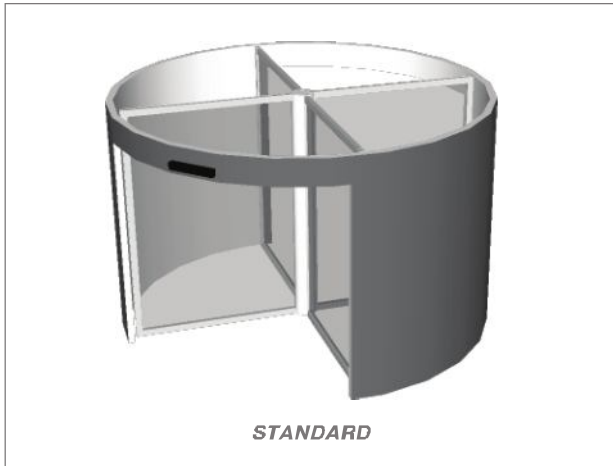

ประตูหมุนแบบมาตรฐานและแบบมีตู้โชว์

STANDARD & WITH SHOW CASE REVOLVING DOOR

ประตูหมุนอัตโนมัติสามารถติดตั้งได้แบบจำนวนบานประตู 2, 3 หรือ 4 บาน ซึ่งเป็นเทคโนโลยีที่ให้ความมาตรฐานความปลอดภัยได้อย่างสูงสุด ประตูทุกรูปแบบผลิตมาเพื่อตอบสนองความต้องการของท่านเพื่อที่จะสร้างสรรคทางเข้าของอาคารให้สมบูรณ์แบบมากยิ่งขึ้น และยังช่วยเสริมภาพลักษณ์ให้กับอาคารหน่วยงานของท่าน ซึ่งขนาดเส้นผ่าศูนย์กลางสามารถทำได้ถึง 6 เมตรหรือมากกว่า

The revolving door is available with two, three or four leaves, is technically flawless and fulfills all the latest security and safety standards. All models are made to your requirements to provide the perfect entrance, and will enhance the looks of any building. Diameters of up to six meters or more are possible.

Applications

Revolving doors blend perfectly into the architecture of any building, giving your entrance that special touch. Especially recommended wherever drafts, dirt, dust and noise need to be controlled, for example, in:

การประยุกต์ใช้งาน

ประตูโค้งหมุนเหมาะสำหรับโครงสร้างทางสถาปัตย์ของทุกอาคาร ซึ่งช่วยส่งเสริมทางเข้าของท่านให้นำสัมผัสโดยเฉพาะอย่างยิ่งบริเวณที่มีกระแสลมเสี่ยงต่อความสกปรกหรือฝุ่น และเสียงดังยิ่งเหมาะที่จะติดตั้ง ซึ่งได้แก่

- ธนาคาร บริษัทประกันภัย
- สำนักงานใหญ่ของหน่วยงาน
- องค์กรที่สำคัญ
- โรงงานอุตสาหกรรม
- อาคารหน่วยงานฝ่ายบริหาร
- ร้านค้าปลีก
- โรงแรม สถานที่จัดเลี้ยง
- โรงพยาบาล สถานพยาบาล

- Banks, Insurance companies
- Office headquarters of authorities
- Important organizations
- Industrial plants, Admin buildings
- Retail outlets
- Hotels, Catering
- Hospitals, Nursing homes
- Railway stations, Airports